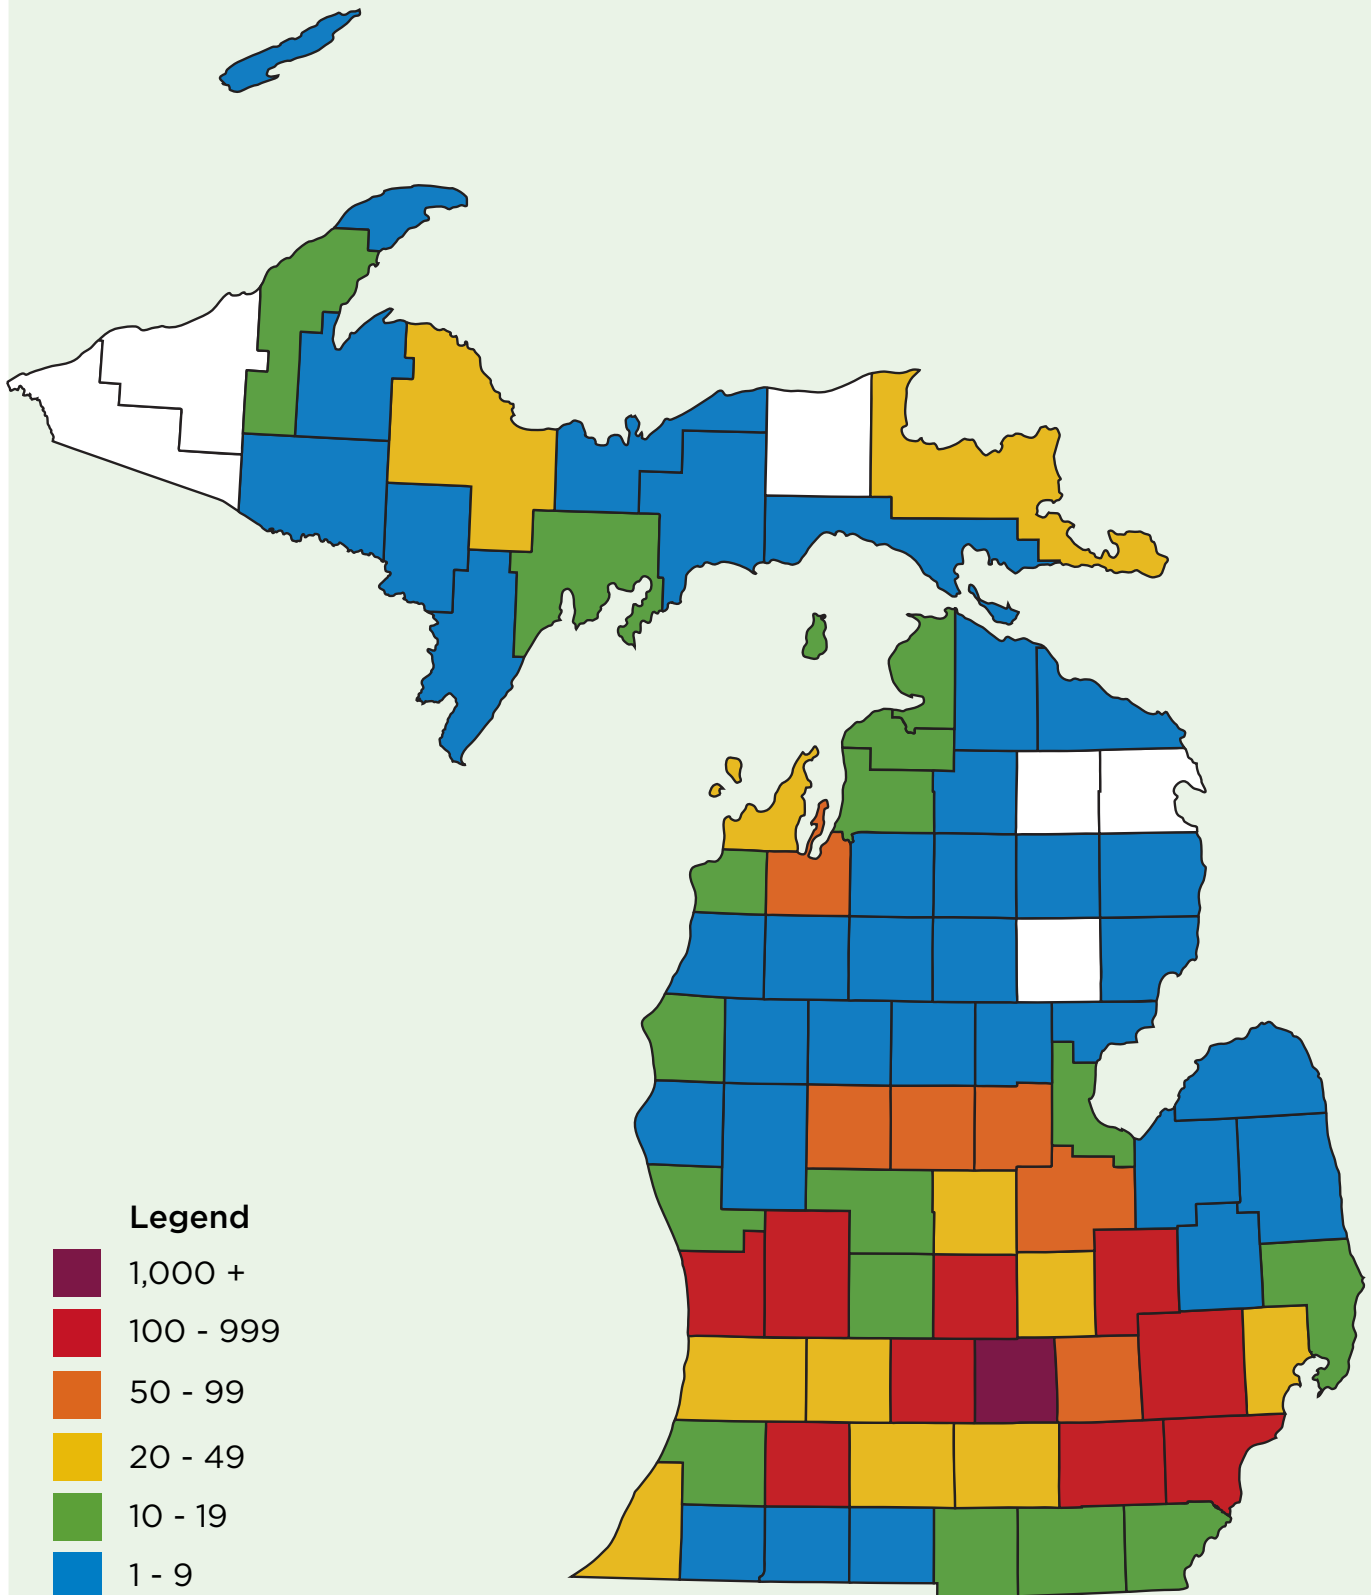

PhD ALUMNI AROUND THE STATE

(Including PhD, DBA, DMA, and EdD Degrees)

Data Source: University Advancement, June 2012

COUNTY	ALUMNI
Alcona	3
Alger	2
Allegan	26
Antrim	12
Arenac	1
Baraga	1
Barry	22
Bay	19
Benzie	10
Berrien	34
Branch	5
Calhoun	39
Cass	5
Charlevoix	17
Cheboygan	8
Chippewa	17
Clare	8
Clinton	152
Crawford	2
Delta	10
Dickinson	4
Eaton	140
Emmet	14
Genesee	116
Gladwin	4
Grand Traverse	60
Gratiot	25
Hillsdale	15
Houghton	17
Huron	3
Ingham	1,881
Ionia	10
Iosco	8
Iron	3
Isabella	84
Jackson	48
Kalamazoo	155
Kalkaska	3
Kent	370

COUNTY	ALUMNI
Keweenaw	3
Lake	2
Lapeer	8
Leelanau	29
Lenawee	19
Livingston	71
Mackinac	3
Macomb	49
Manistee	8
Marquette	44
Mason	10
Mecosta	57
Menominee	3
Midland	67
Missaukee	1
Monroe	11
Montcalm	18
Muskegon	18
Newaygo	9
Oakland	360
Oceana	4
Osceola	7
Oscoda	1
Otsego	4
Ottawa	123
Presque Isle	9
Roscommon	1
Saginaw	76
Saint Clair	15
Saint Joseph	5
Sanilac	3
Schoolcraft	3
Shiawassee	42
Tuscola	4
Van Buren	19
Washtenaw	263
Wayne	195
Wexford	6