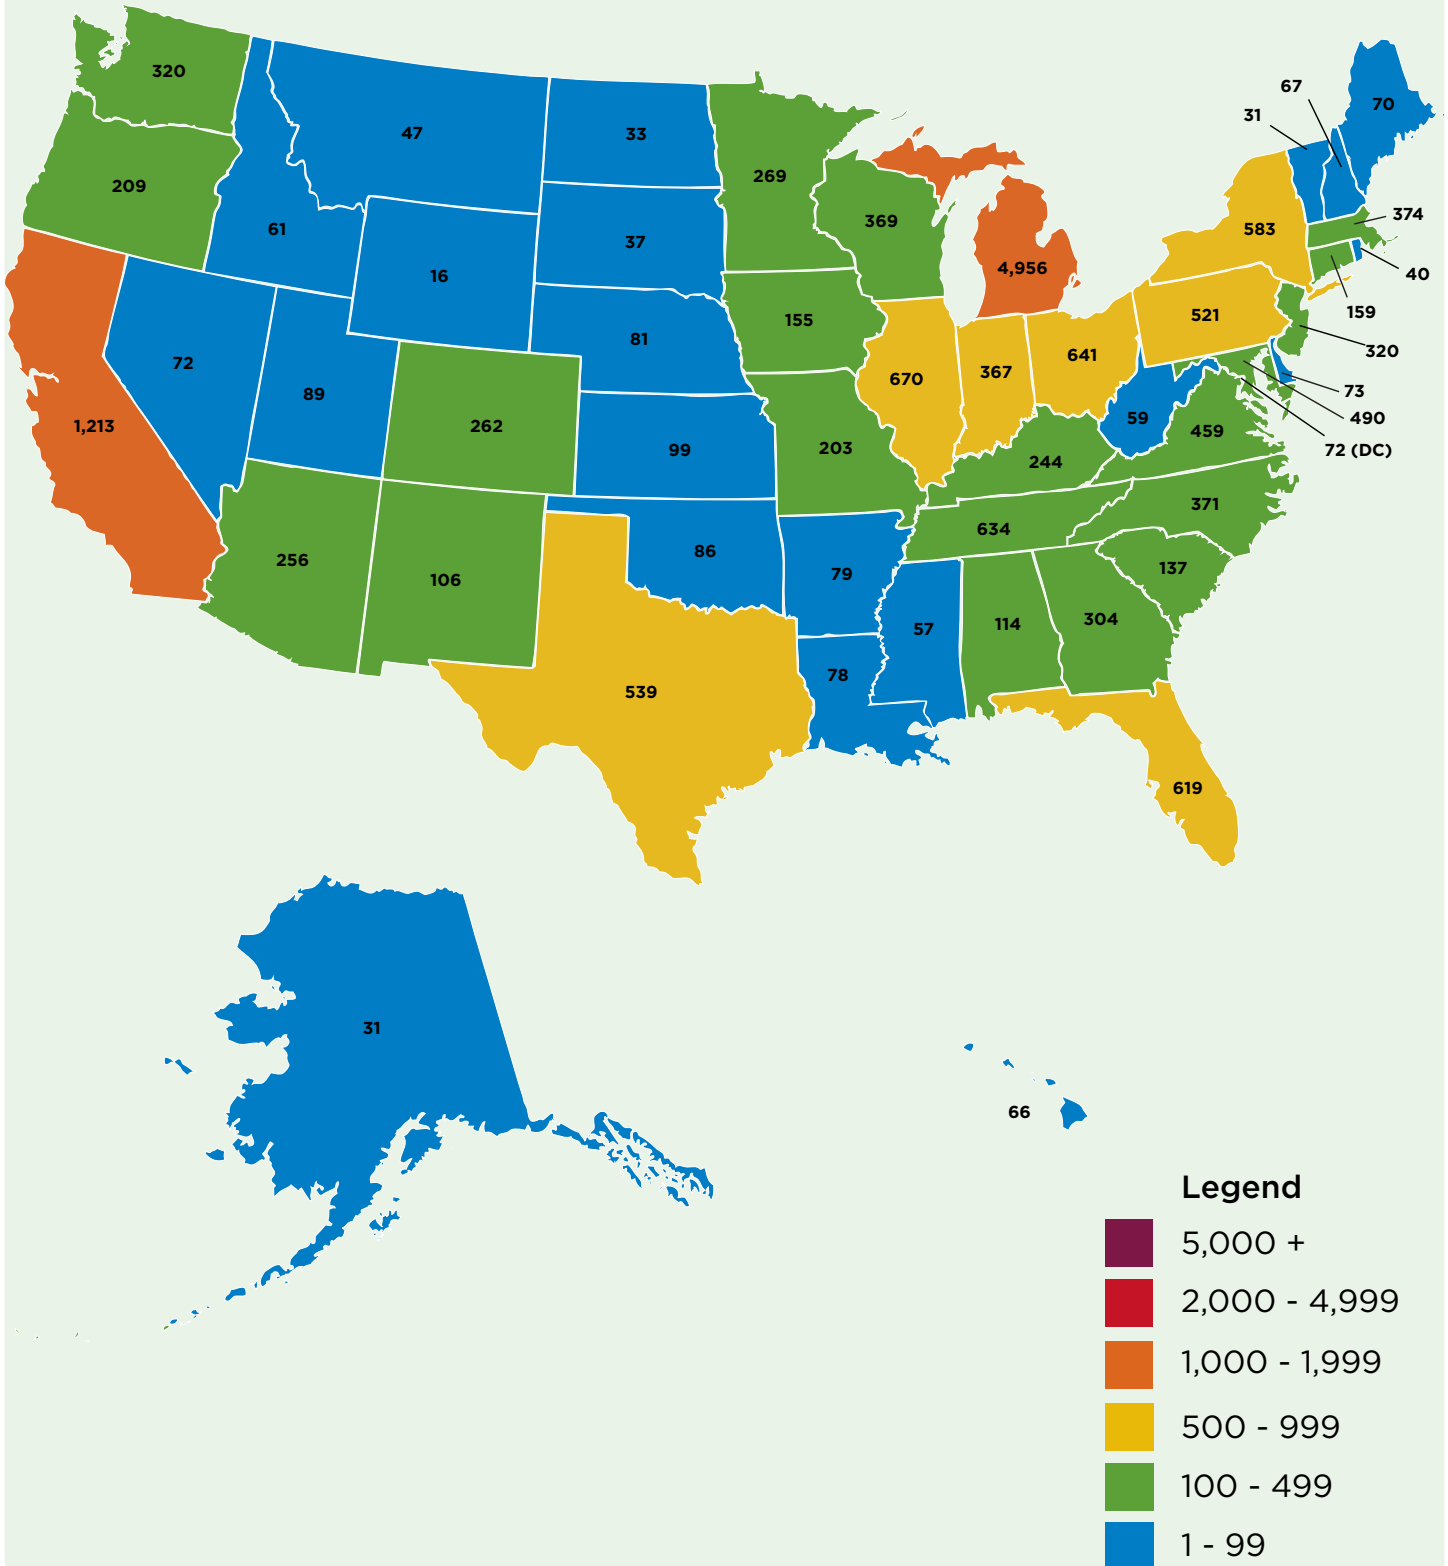

PhD ALUMNI AROUND THE COUNTRY

Data Source: University Advancement, June 2012

STATE	ALUMNI
Alabama	114
Alaska	31
Arizona	256
Arkansas	79
California	1,213
Colorado	262
Connecticut	159
Delaware	73
District of Columbia	72
Florida	619
Georgia	304
Guam	5
Hawaii	66
Idaho	61
Illinois	670
Indiana	367
Iowa	155
Kansas	99
Kentucky	155
Louisiana	78
Maine	70
Maryland	490
Massachusetts	374
Michigan	4,956
Military (APO)	11
Minnesota	269
Mississippi	57
Missouri	203
Montana	47

STATE	ALUMNI
Nebraska	81
Nevada	72
New Hampshire	67
New Jersey	320
New Mexico	106
New York	583
North Carolina	371
North Dakota	33
Northern Mariana Islands	2
Ohio	641
Oklahoma	86
Oregon	201
Pennsylvania	521
Puerto Rico	47
Rhode Island	40
South Carolina	137
South Dakota	37
Tennessee	244
Texas	539
Utah	89
Vermont	31
Virgin Islands	4
Virginia	459
Washington	320
West Virginia	59
Wisconsin	369
Wyoming	16