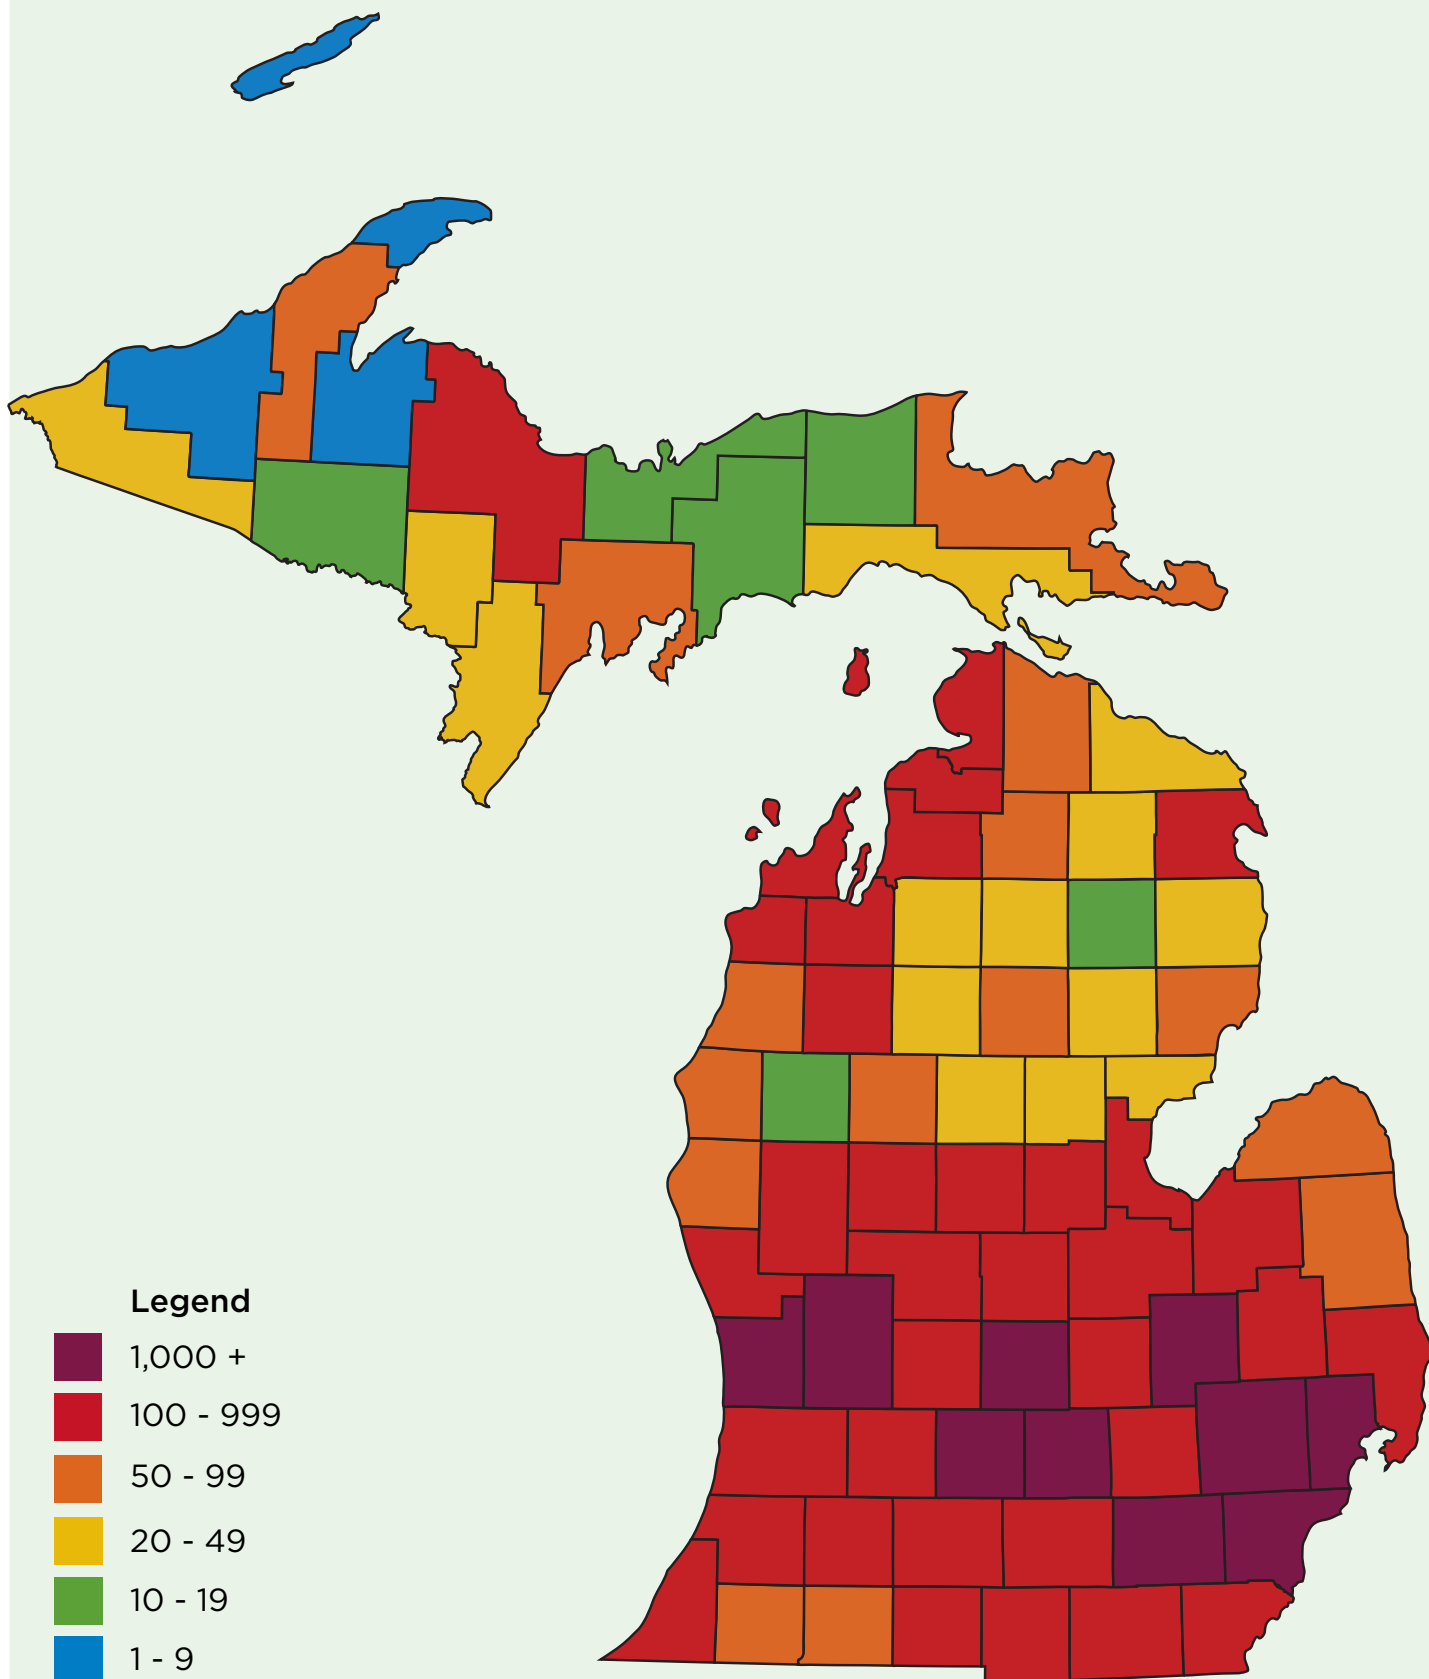

MASTERS ALUMNI AROUND THE STATE

Data Source: University Advancement, June 2012

COUNTY	ALUMNI
Alcona	28
Alger	17
Allegan	192
Alpena	109
Antrim	177
Arenac	29
Baraga	8
Barry	221
Bay	286
Benzie	108
Berrien	620
Branch	117
Calhoun	511
Cass	67
Charlevoix	206
Cheboygan	97
Chippewa	99
Clare	49
Clinton	1,201
Crawford	38
Delta	89
Dickinson	36
Eaton	1,718
Emmet	239
Genesee	1,437
Gladwin	39
Gogebic	21
Grand Traverse	890
Gratiot	128

COUNTY	ALUMNI
Hillsdale	146
Houghton	69
Huron	86
Ingham	7,707
Ionia	307
Iosco	64
Iron	19
Isabella	180
Jackson	782
Kalamazoo	656
Kalkaska	40
Kent	3,275
Keweenaw	6
Lake	12
Lapeer	182
Leelanau	225
Lenawee	174
Livingston	832
Luce	16
Mackinac	41
Macomb	1,204
Manistee	81
Marquette	159
Mason	98
Mecosta	141
Menominee	23
Midland	361
Missaukee	29
Monroe	144

COUNTY	ALUMNI
Montcalm	145
Montmorency	30
Muskegon	358
Newaygo	112
Oakland	6,018
Oceana	74
Ogemaw	34
Ontonagon	6
Osceola	56
Oscoda	14
Otsego	98
Ottawa	1,068
Presque Isle	37
Roscommon	64
Saginaw	592
Saint Clair	417
Saint Joseph	75
Sanilac	88
Schoolcraft	18
Shiawassee	627
Tuscola	124
Van Buren	163
Washtenaw	1,167
Wayne	2,326
Wexford	115