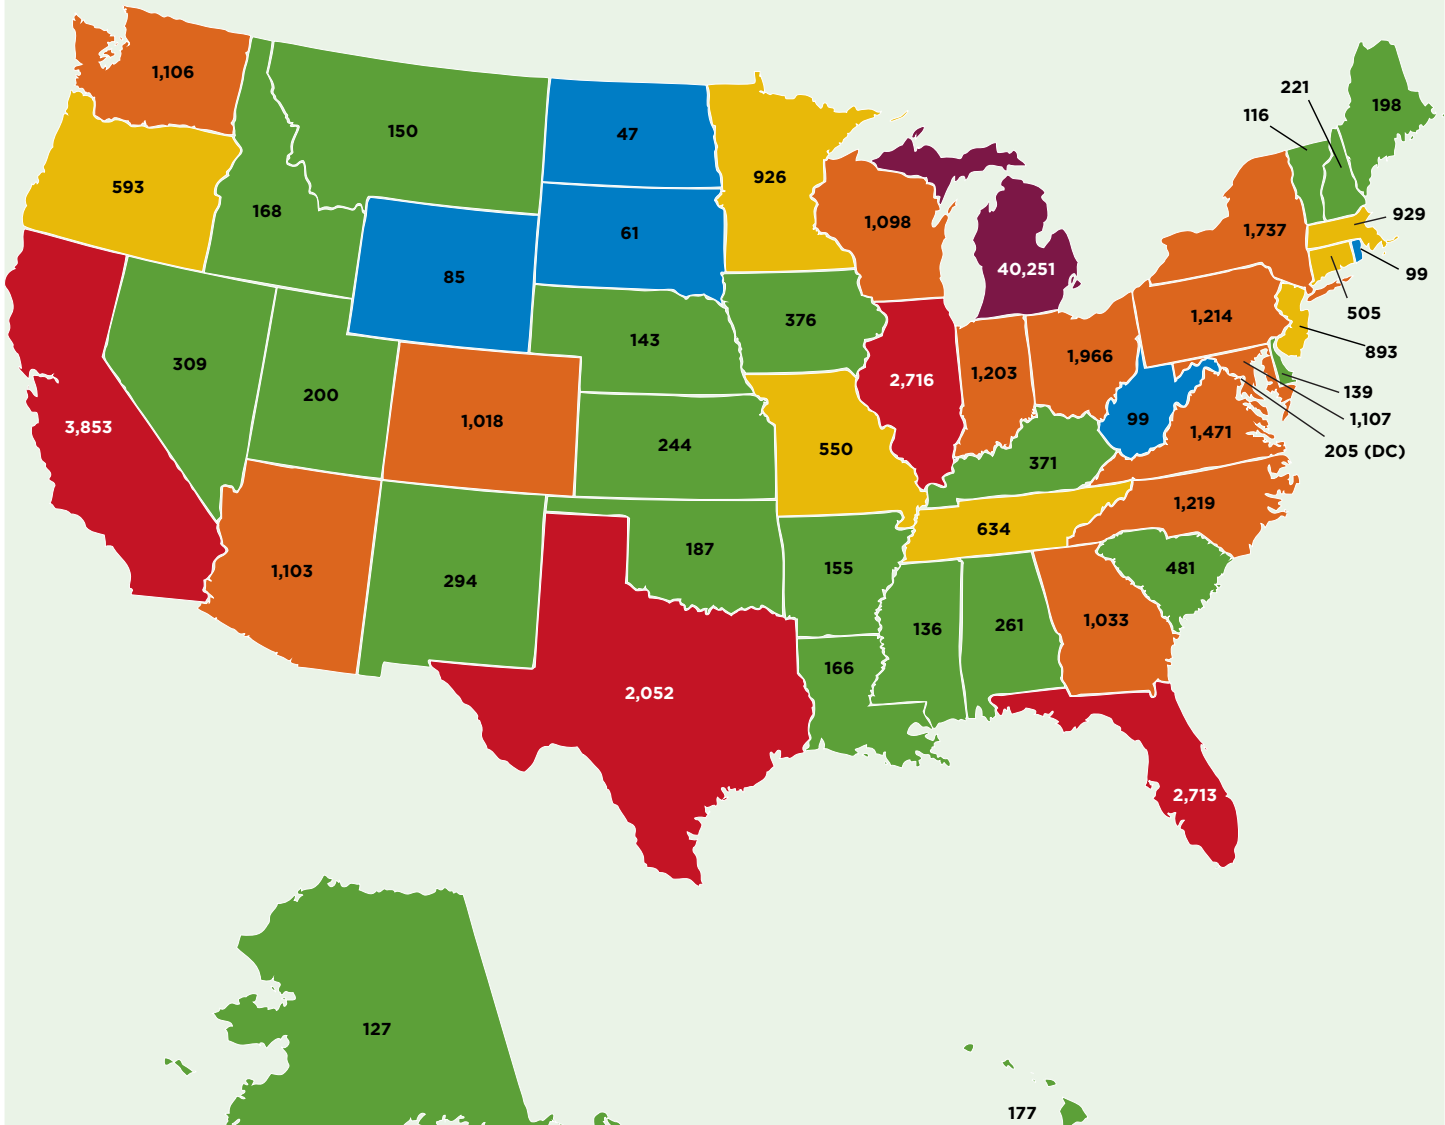

# MASTERS ALUMNI AROUND THE COUNTRY

## Legend

Data Source: University Advancement, June 2012

STATE	ALUMNI
Alabama	261
Alaska	127
American Samoa	1
Arizona	1,103
Arkansas	155
California	3,853
Colorado	1,018
Connecticut	505
Delaware	139
District of Columbia	205
Florida	2,713
Georgia	1,033
Guam	17
Hawaii	177
Idaho	168
Illinois	2,716
Indiana	1,203
Iowa	376
Kansas	244
Kentucky	371
Louisiana	166
Maine	198
Maryland	1,107
Massachusetts	929
Michigan	40,251
Minnesota	926
Mississippi	136
Missouri	550
Montana	150

STATE	ALUMNI
Nebraska	143
Nevada	309
New Hampshire	221
New Jersey	893
New Mexico	294
New York	1,737
North Carolina	1,219
North Dakota	47
Northern Mariana Islands	4
Ohio	1,966
Oklahoma	187
Oregon	593
Pennsylvania	1,214
Puerto Rico	107
Rhode Island	99
South Carolina	481
South Dakota	61
Tennessee	634
Texas	2,052
Utah	200
Vermont	116
Virgin Islands	12
Virginia	1,471
Washington	1,106
West Virginia	99
Wisconsin	1,098
Wyoming	85